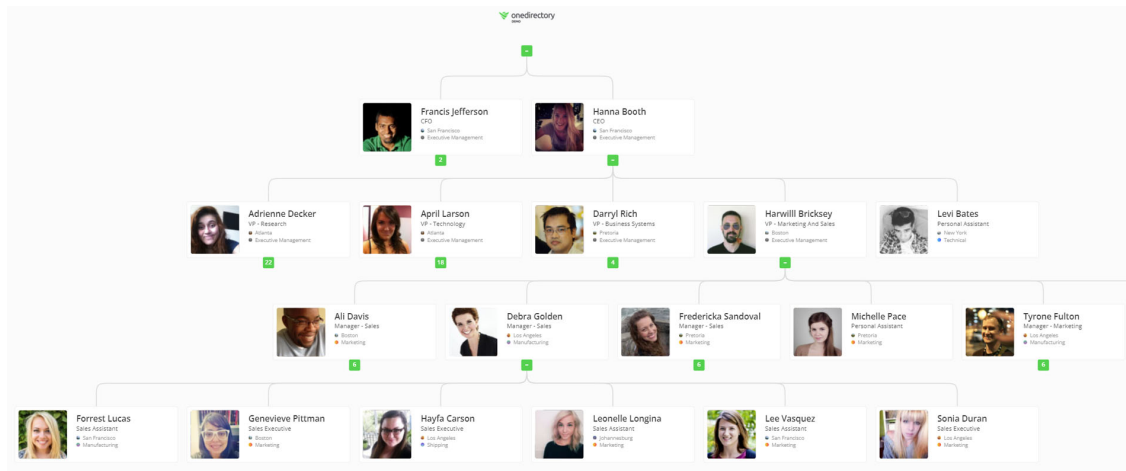

# Org Chart

This article has been generated from the online version of the catalog and might be out of date. Please, make sure to always refer to the online version of the catalog for the up-to-date information.

## Organizational chart software for Microsoft 365

Visualize your company hierarchy and see who reports to whom with the OneDirectory org chart, built automatically from your Azure AD user profiles.

### Immersive org chart experience.

Scroll, zoom and pan the org chart by clicking & dragging or using the scroll wheel or trackpad.

### View profiles instantly.

Click any card in the org chart to view the profile instantly on top of your current view. No page loads, no waiting.