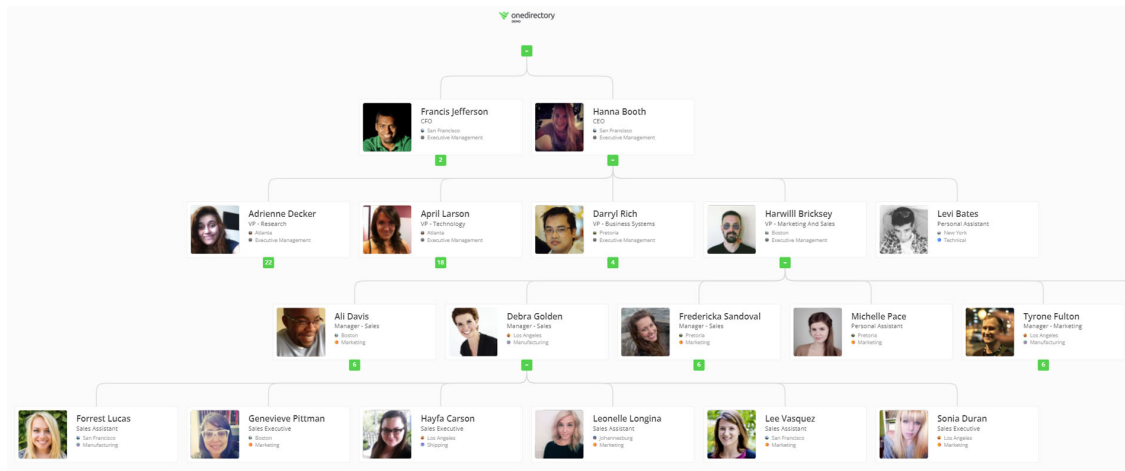

# Org Chart

This article has been generated from the online version of the catalog and might be out of date. Please, make sure to always refer to the online version of the catalog for the up-to-date information.

## Organizational chart software for Microsoft 365

Visualize your company hierarchy and see who reports to whom with the OneDirectory org chart, built automatically from your Azure AD user profiles.

### Immersive org chart experience.

Scroll, zoom and pan the org chart by clicking & dragging or using the scroll wheel or trackpad.

### View profiles instantly.

Click any card in the org chart to view the profile instantly on top of your current view. No page loads, no waiting.