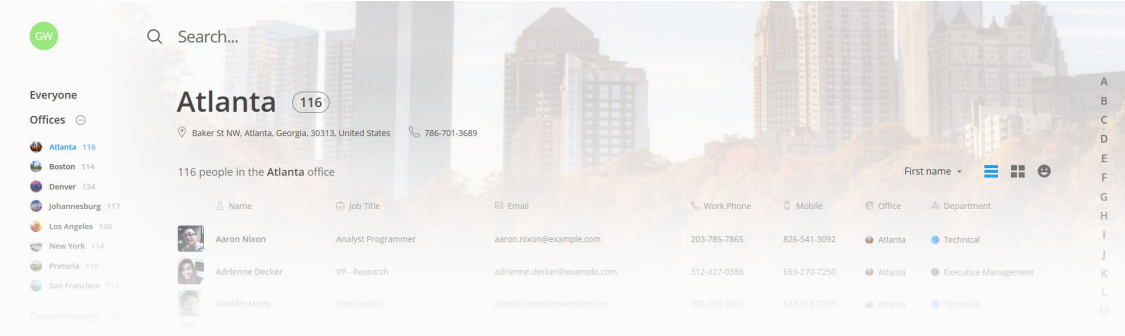

[OneDirectory](#) →

Office Directory

This article has been generated from the online version of the catalog and might be out of date. Please, make sure to always refer to the online version of the catalog for the up-to-date information.

Auto-generated at July 27, 2024

CloudBlue

Office directory for Microsoft 365

Give your offices and departments a digital identity. OneDirectory automatically creates beautiful homepages for every office and department in your company, using the data in your Microsoft 365 user profiles.

All your locations in one location.

See all your offices on a single page so you can get to them easily without having to build search queries or filters.

Departmental homepages.

Departments get their own homepages too. OneDirectory creates a unique style for every department, making them easily identifiable throughout your corporate directory.